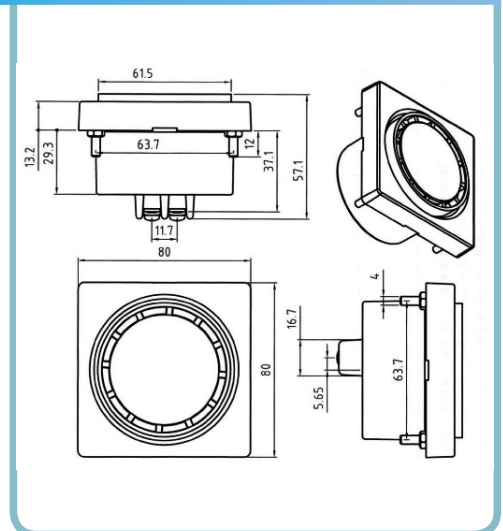

30mm Mounting Buzzer

CA1 Series

Mmdel Number	Voltage	db
CA1-A024	AC24V	75
CA1-A110	AC110V	75
CA1-A220	AC220V	75
CA1-D006	DC6V	75
CA1-D012	DC12V	75
CA1-D024	DC24V	75
CA1-D048	DC48V	75

- Body Material: ABS
- Volume: Over than 75 db
- Packaging Detail: 2 piece / inner box; 200 pcs / carton

Surface Mounting Buzzer

CA2 Series

Mmdel Number	Voltage	db
CA2-A024	AC24V	80
CA2-A110	AC110V	80
CA2-A220	AC220V	80
CA2-D006	DC6V	80
CA2-D012	DC12V	80
CA2-D024	DC24V	80
CA2-D048	DC48V	80

- Body Material: ABS
- Volume: Over than 85 db
- Packaging Detail: 1 piece / inner box; 100 pcs / carton

Flush Mounting Buzzer

CA3 Series

Mmdel Number	Voltage	db
CA3-A024	AC24V	80
CA3-A110	AC110V	80
CA3-A220	AC220V	80
CA3-D006	DC6V	80
CA3-D012	DC12V	80
CA3-D024	DC24V	80
CA3-D048	DC48V	80

- Body Material: ABS
- Volume: Over than 85 db
- Packaging Detail: 1 piece / inner box; 100 pcs / carton

Piezo Siren

Mmdel Number	CA7
Rated voltage	AC110V~220V
Sound	Siren
dB/1m	100-110dB
Plastic Material	ABS
Color	White/Black/Red
Dimension	62mm x 54mm x H38mm

- Volume: Over than 100 db
- Service life: Over than 30 minutes(continue)