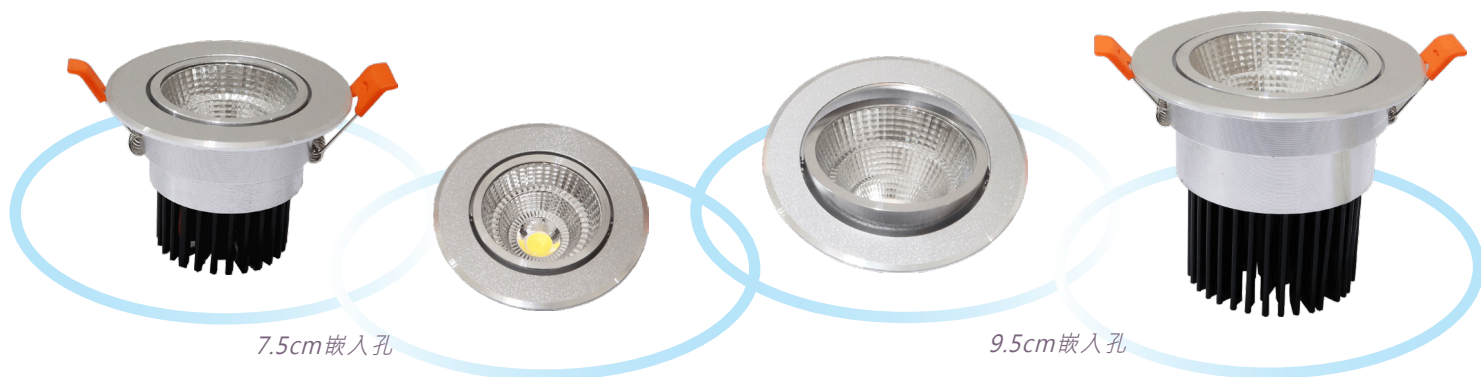

- ★ 節省能源，低消耗功率，超高亮度輸出
- ★ 使用大廠高亮度LED及高效率驅動IC
- ★ 安裝方式與傳統炭燈燈具相同，安裝方便省時，燈頭可自由調整角度
- ★ 比傳統燈泡節電50%以上，節能省電又環保
- ★ 本產品適用電壓100~240VAC(全電壓)，可免去因電壓不同而造成安裝上的困擾
- ★ 光源均勻柔和，照射面積大
- ★ 立即點亮，不延遲不閃爍
- ★ 良好的散熱系統，鋁製外殼和散熱器，降低空調負擔，延長LED壽命
- ★ 無紫外線及紅外線
- ★ 使用壽命長達15,000小時
- ★ 可用於室內照明、商業照明、櫥窗藝廊、百貨商場、商品展示、重點照明、情境照明等投光應用

LED Light Source	COB
Input Voltage	100~240VAC 50/60Hz
Beam angle	24 degree or 38 degree
CRI	≥ 80
Working temperature	-20°C ~ +40°C
Rated Lifetime	15,000 hours
Product Materials	Aluminum + PC cover

Model Number	CCB-D-C0705			CCB-D-C0707		
Power Consumption	5W±1W			7W±1W		
Color Temperature	3000K	4000K	6000K	3000K	4000K	6000K
Color	Warm White	Natural White	Daylight	Warm White	Natural White	Daylight
Luminous Flux	425 Lm	425 Lm	450 Lm	595 Lm	595 Lm	630 Lm
Luminous efficiency	90 Lm/w			90 Lm/w		
Dimensions	Diameter 85mm × Height 62mm			Diameter 85mm × Height 62mm		
Weight	115g			115g		
Cut-Out Diameter (嵌入孔)	75mm (70mm~75mm)					

Model Number	CCB-D-C0910			CCB-D-C0912		
Power Consumption	10W±1W			12W±1W		
Color Temperature	3000K	4000K	6000K	3000K	4000K	6000K
Color	Warm White	Natural White	Daylight	Warm White	Natural White	Daylight
Luminous Flux	850 Lm	850 Lm	900 Lm	1020 Lm	1020 Lm	1080 Lm
Luminous efficiency	90 Lm/w			90 Lm/w		
Dimensions	Diameter 108mm × Height 90mm			Diameter 108mm × Height 90mm		
Weight	218g			218g		
Cut-Out Diameter (嵌入孔)	95mm (90mm~95mm)