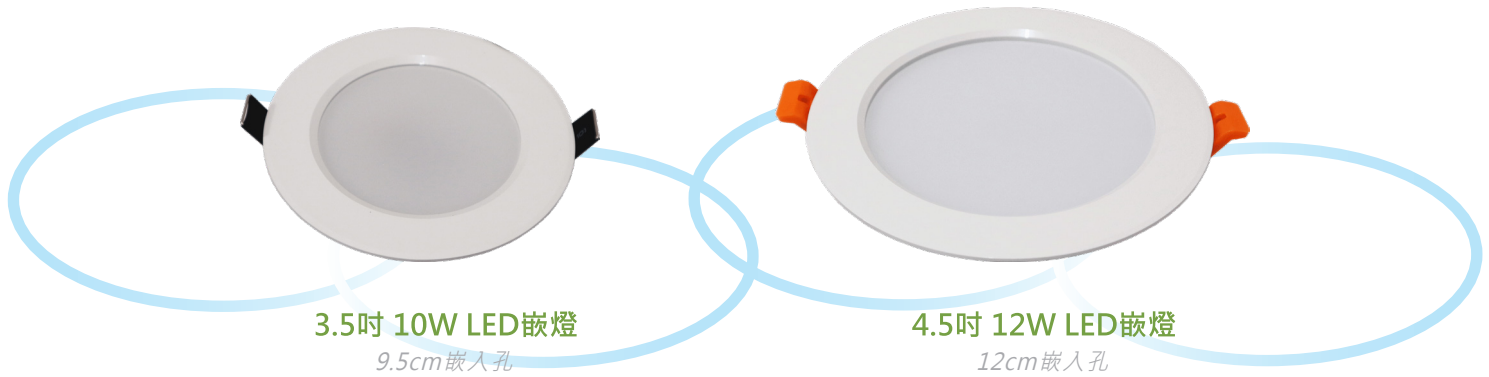

- ★ 節省能源，低消耗功率，超高亮度輸出
- ★ 使用大廠高亮度LED及高效率驅動IC
- ★ 安裝方式與傳統崁燈燈具相同，可以直接更換，安裝方便省時
- ★ 比傳統燈泡節電50%以上，節能省電又環保
- ★ 本產品為全電壓，可免去因電壓不同而造成安裝上的困擾
- ★ 光源均勻柔和，照射面積大
- ★ 立即點亮，不延遲不閃爍
- ★ 良好的散熱系統，降低空調負擔
- ★ 無紫外線及紅外線
- ★ 使用壽命長達15,000小時
- ★ 可應用於室內照明、商業照明、百貨商場等其它室內主要照明用燈具

Model Number	CCB-D-0910			CCB-D-1212		
Power Consumption	10W			12W		
Input Voltage	110-230VAC, 50/60Hz			100~240VAC, 50/60Hz		
Color Temperature	3000K	4000K	6000K	3000K	4000K	6000K
Color	Warm White	Natural White	Daylight	Warm White	Natural White	Daylight
Luminous Flux	830 Lm	830 Lm	900 Lm	900 Lm	900 Lm	1000 Lm
Luminous efficiency	83 Lm/w	83 Lm/w	90 Lm/w	75 Lm/w	75 Lm/w	83 Lm/w
Working temperature	-20°C ~ +40°C			-20°C ~ +40°C		
Beam angle	120 degree			120 degree		
CRI	≥ 80			≥ 80		
Product Materials	Aluminum + PC cover(PC霧面光學擴散板)			Aluminum + PC cover(PC霧面光學擴散板)		
Cut-Out Diameter	95mm			120mm		
Dimension	Diameter 116mm × Height 34mm			Diameter 140mm × Height 35mm		
Weight	91g			130g