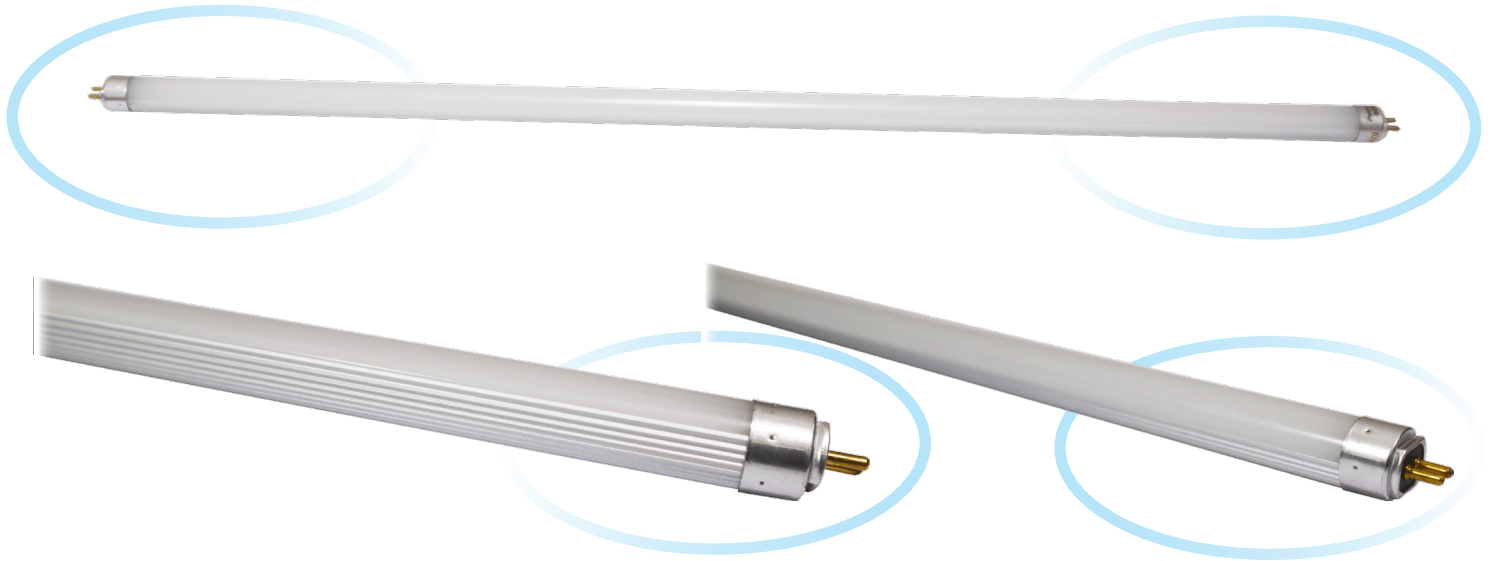

1. ★ 節省能源，低消耗功率，超高亮度輸出
   - ★ 使用台灣大廠高亮度LED及高效率驅動IC
   - ★ 良好的散熱系統，降低空調負擔
   - ★ 相容T5電子式安定器，可直接取代傳統T5燈管(不適用於 T5 HO安定器)
   - ★ 使用壽命長達15,000小時
   - ★ 相容於T5燈座，容易安裝，台灣生產製造
   - ★ 環保、不含有害物質
   - ★ 可應用於室內照明、商業照明、百貨商場等其它室內主要照明用燈具
2. **本產品需搭配T5電子式安定器(若搭配T5高功率電子式安定器，燈管無頻閃現象，發光效率高)
3. **不適用於 T5 HO安定器

Model Number	CCA-5020			CCA-5030			CCA-5040		
Product Type	8W 2呎 T5 LED燈管			12W 3呎 T5 LED燈管			16W 4呎 T5 LED燈管		
Power Dissipation	8W			12W			16W		
Voltage (管電壓)	57V (當燈管兩端輸入170mA時，兩端的電壓約為57V)			85V (當燈管兩端輸入170mA時，兩端的電壓約為85V)			115V (當燈管兩端輸入170mA時，兩端的電壓約為115V)		
Electric Current (管電流)	170mA			170mA			170mA		
Color Temperature	3000K	4000K	6000K	3000K	4000K	6000K	3000K	4000K	6000K
Luminous Flux	625 Lm	650 Lm	680 Lm	920 Lm	965 Lm	1020 Lm	1220 Lm	1280 Lm	1350 Lm
Luminous efficiency	77 Lm/w	81 Lm/w	85 Lm/w	76 Lm/w	80 Lm/w	85 Lm/w	76 Lm/w	80 Lm/w	84 Lm/w
Base Type	G5 (T5)			G5 (T5)			G5 (T5)		
Beam angle	130 degree			130 degree			130 degree		
Rated Lifetime	15,000 hours			15,000 hours			15,000 hours		
CRI (演色性)	≥80			≥80			≥80		
Product Materials	Aluminum + PC Cover			Aluminum + PC Cover			Aluminum + PC Cover		
Dimension	Diameter 15mm × Length 549mm			Diameter 15mm × Length 849mm			Diameter 15mm × Length 1148mm		
Weight	85g			130g			175g